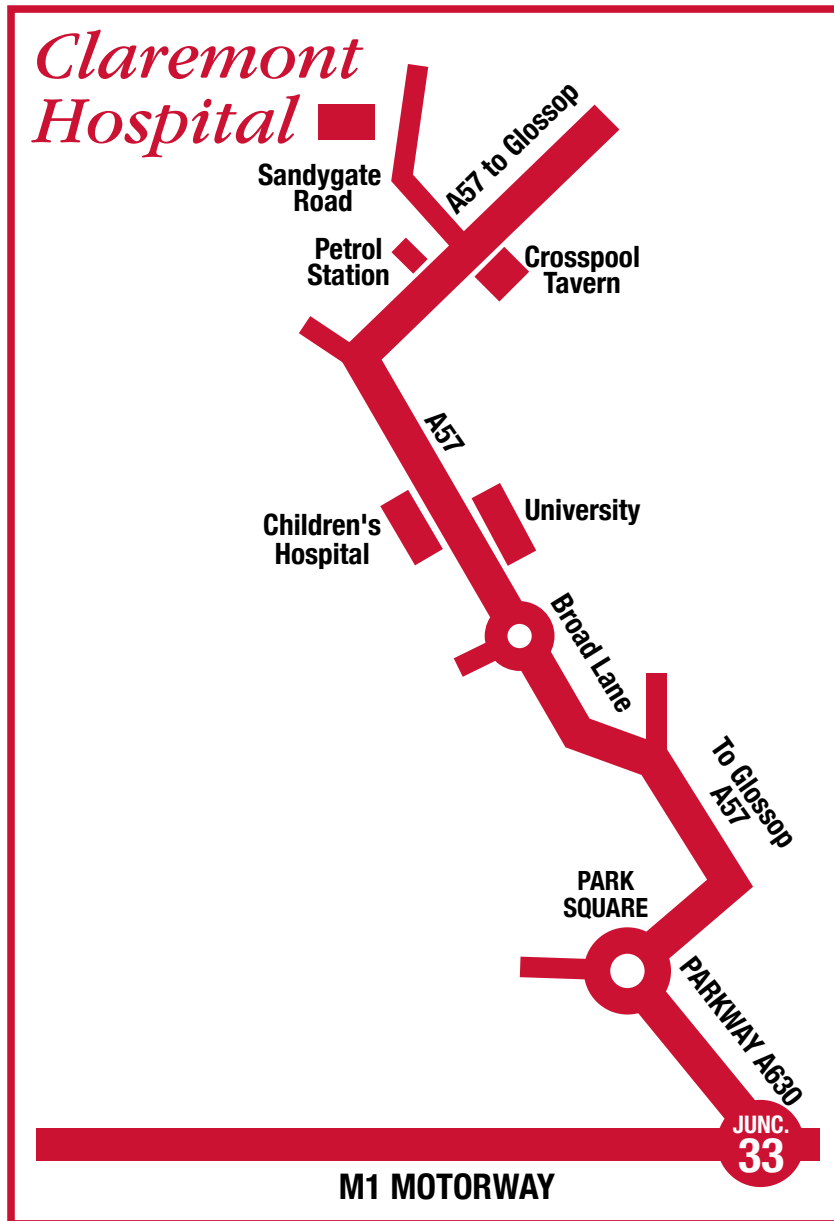

How to find us

Claremont Hospital is situated 3 miles (about 20 minutes) to the west of Sheffield city centre.

Public Transport

The hospital is served by the number 51 bus which goes from the city centre to Lodge Moor. You can get on at the Crucible / Arundel Gate and be dropped off at the Hospital entrance.

By Car

Leave the M1 at Junction 33 and follow signs for Sheffield. At Park Square roundabout follow the A57 towards Glossop. You will pass the University on your right, and the Children's & Weston Park Hospitals on your left, before reaching Broomhill. Continue past the shops and, at the traffic lights, turn right towards Manchester and Glossop. Continue for approximately 1 mile. Take the first left after the petrol station onto Sandygate Road. We are approximately 1 mile further along on the left.